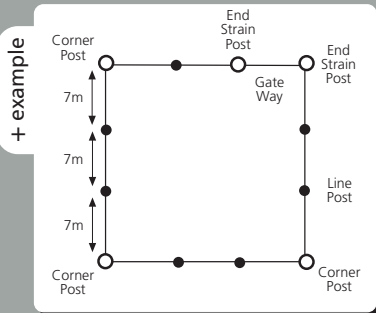

How to?

Semi Permanent Horse Tape Fence

Why Use Electric Fencing for Horse Control?

SAFE

Horses remember the short, sharp but safe shock and develop respect for the fence.

HIGHLY VISIBLE

Gallagher electric fences are specifically designed to ensure maximum visibility for horses.

EASY TO INSTALL

An electric fence takes less than half the time to build compared to traditional fence systems.

ECONOMICAL

Electric fences cost as much as 50% less than traditional fences.

Fence Types:

1. Turbo Tape 40mm

- High visibility
- Ideal for **long** semi-permanent fences
- Aesthetically pleasing
- Resistance: 240 Ohms/km

2. Poly Tape 40mm

- High visibility
- Aesthetically pleasing
- Resistance: 2400 Ohms/km

3. Turbo Tape 12.5mm / Poly Tape 12.5mm

- Ideal for semi-permanent fences
- Resistance: 250 Ohms/km / 8500 Ohms/km

What do I need to build my Horse Tape Fence?

1. Draw a plan view of your paddock and estimate the number of posts you need.
2. Now fill in the table overleaf.

+ Your paddock here