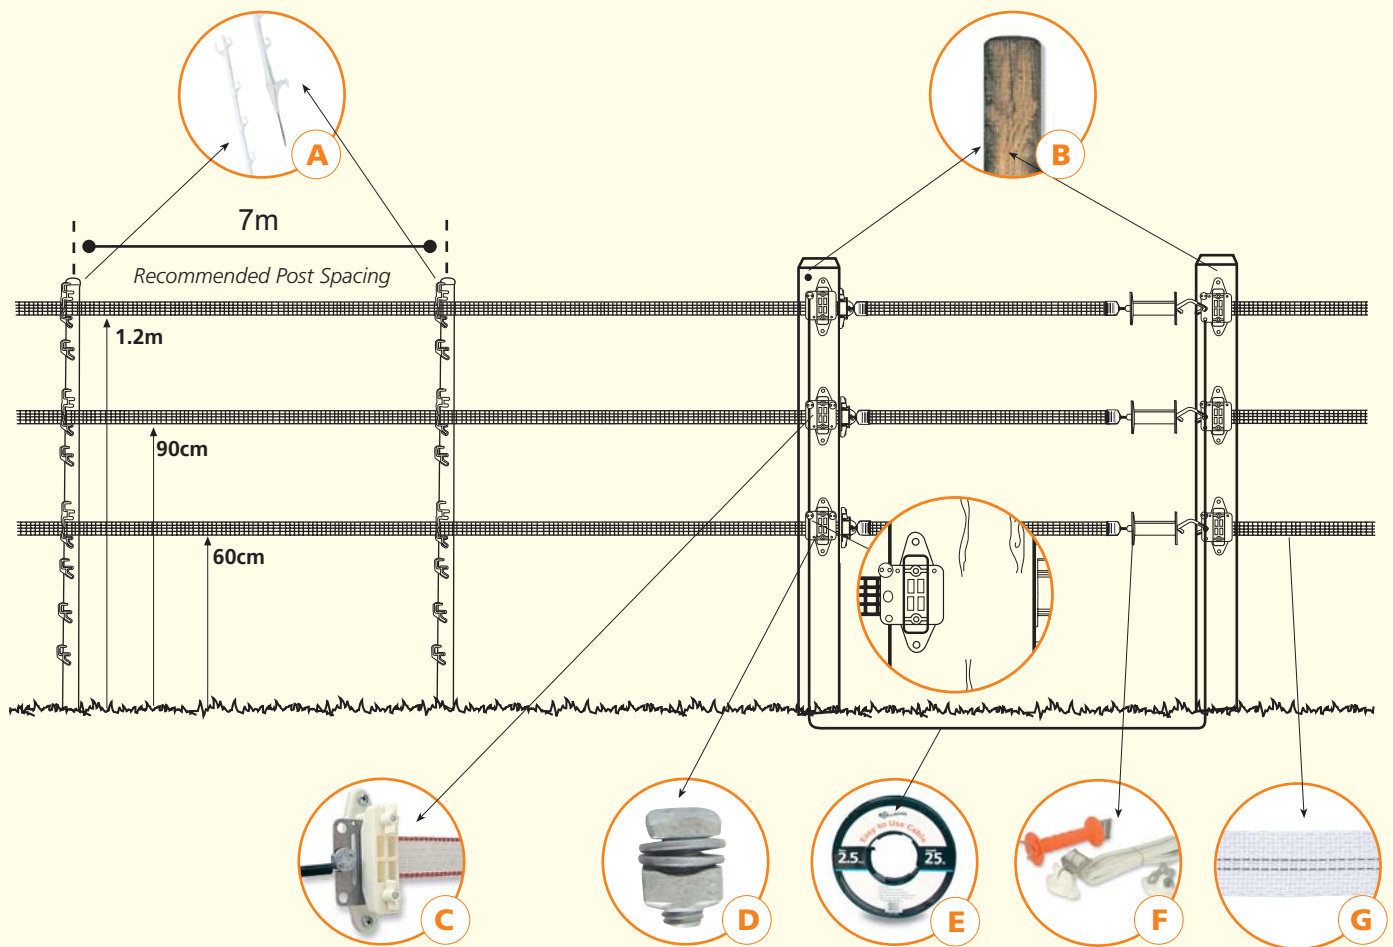

### What do I need to build my Horse Tape Fence?

1. Draw a plan view of your paddock and estimate the number of posts you need.
2. Now fill in the table overleaf.

+ Your paddock here

# Semi Permanent Horse Tape Fence Calculator

Description	Number of		
	Total Units Required	Pack Size	Packs needed
<b>A</b> Line Post - G63705 Insulator Treadin: Multiwire (alternative to wooden posts)	<input type="text" value="A"/>		
<b>B</b> Wooden Post	<input type="text" value="B"/>		
<b>C</b> Corner End Strain Insulator - G67002 For terminating the tape	3 x B = <input type="text"/>	<input type="text" value="5"/>	<input type="text"/>
<b>D</b> Line Clamp - T10311 Essential for good electrical connection	3 x B = <input type="text"/>	<input type="text" value="25"/>	<input type="text"/>
<b>E</b> Double Insulated Cable- G62703 Ideal for standard leadouts and undergate cabling	Length of cable (metres) <input type="text"/>	100m roll	<input type="text"/>
<b>F</b> Tape Gate Kit - G64100 Suitable for gateways 3-5m in width	<input type="text"/>	<input type="text" value="1"/>	<input type="text"/>
<b>G</b> Turbo Tape / Poly Tape 40mm 200m - G62404 200m - G62454 highly visible, highly conductive	Length of fence = <input type="text"/> x 3 strands = metres of tape <input type="text"/>	<input type="text" value="200"/> <input type="text" value="200"/>	<input type="text"/> <input type="text"/>